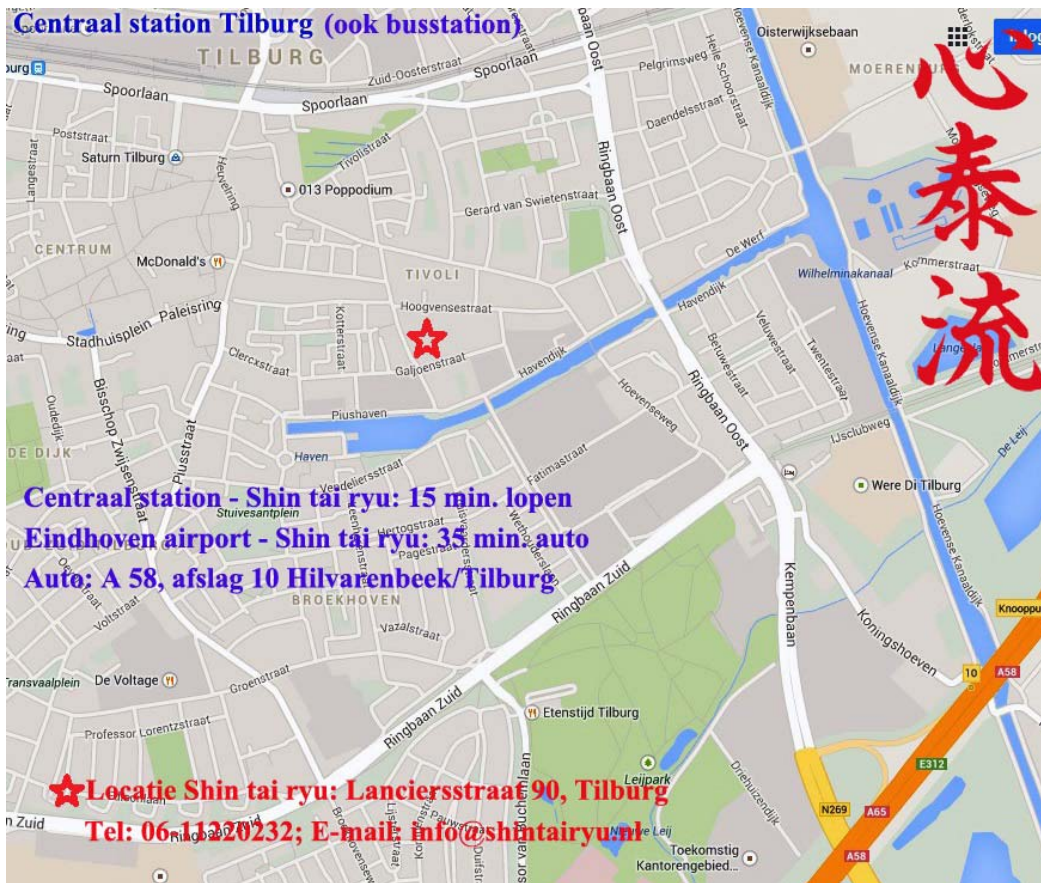

### Adres en informatie:

Shin tai ryu, Aziatisch cultureel centrum in het hart van Tilburg!  
Lanciersstraat 90, 5017 CT Tilburg, Nederland  
Tel.: 06-11220232 • [www.shintairyu.nl](http://www.shintairyu.nl) • [info@shintairyu.nl](mailto:info@shintairyu.nl).  
KvK 41097270 • ING bank nr. NL10 INGB 0007 6997 00

### Other information

**Train:** Tilburg Centraal Station (15 minutes walk to Shin tai ryu).

**Airport:** Eindhoven Airport (35 minutes by car to Shin tai ryu).

**Hotels:** Mercure Hotel Tilburg Centrum; City Hotel Tilburg and Bastion Tilburg (within walking distance).

**Parking:** Near the Pius harbour (Piushaven) there are free car parking places (5 minutes walk). Do not park in the Lanciersstraat without paying parkingfee.

**Tourist information Tilburg:** [www.vvvtilburg.nl](http://www.vvvtilburg.nl) (English available).

**De rode ster is de locatie van de Shin tai ryu.**